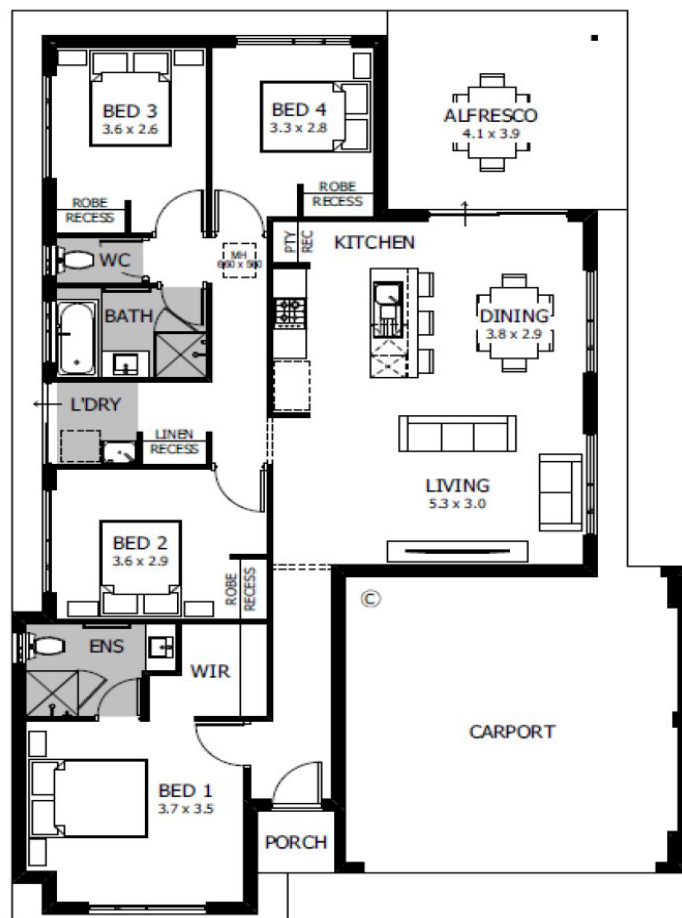

# GARDEN PARK GROVE

12.5 x 27.3m | 340sqm

## Bronte | 4 x 2 x 2

from **\$566,600** \*

- Fully equipped gourmet custom kitchen with Caesarstone® benchtops and stainless-steel appliances
- Hobless showers with semi-frameless shower screens as standard
- Smart Home Technology Pack included
- Fly screens to all opening windows and sliding doors