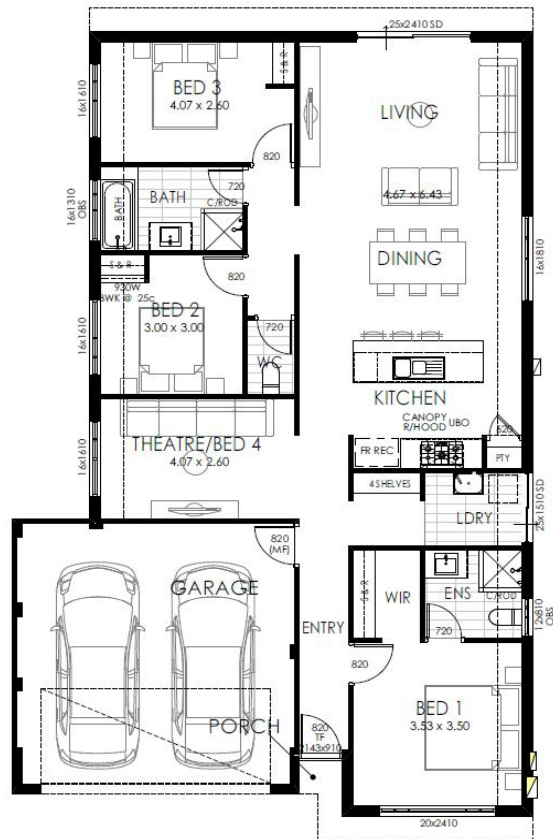

GARDEN PARK GROVE

12.5 x 27.3m | 340sqm

The Benedict | 4 x 2 x 2

from **\$527,117** *

- Master Suite with Walk in Robe
- Stone Bench Tops throughout

Roisin Hogen-Essch
0436 105 520

* Photos for illustrative purposes only and may not comply with design guidelines. Prices subject to change without notice.