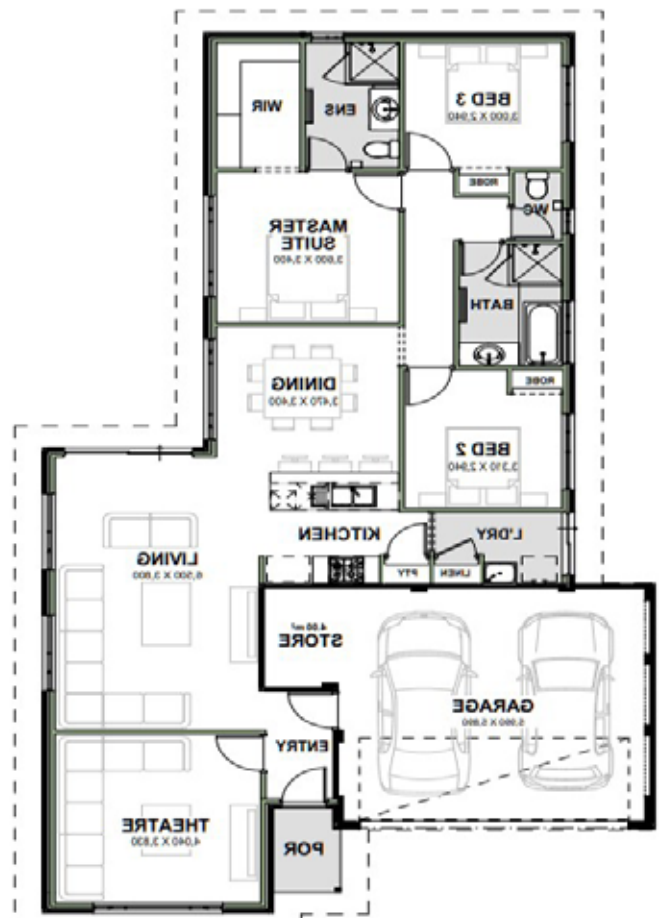

GARDEN PARK GROVE

12.5 x 30m | 375sqm

Jagger | 4 x 2 x 2

from **\$564,560** *

- Siteworks INCLUDED
- Internal paint INCLUDED
- Reverse cycle air-conditioning INCLUDED
- 450x450 floor tiling to main area
- Stone to kitchen benchtops INCLUDED
- 12 month service warranty & 25 structural guarantee